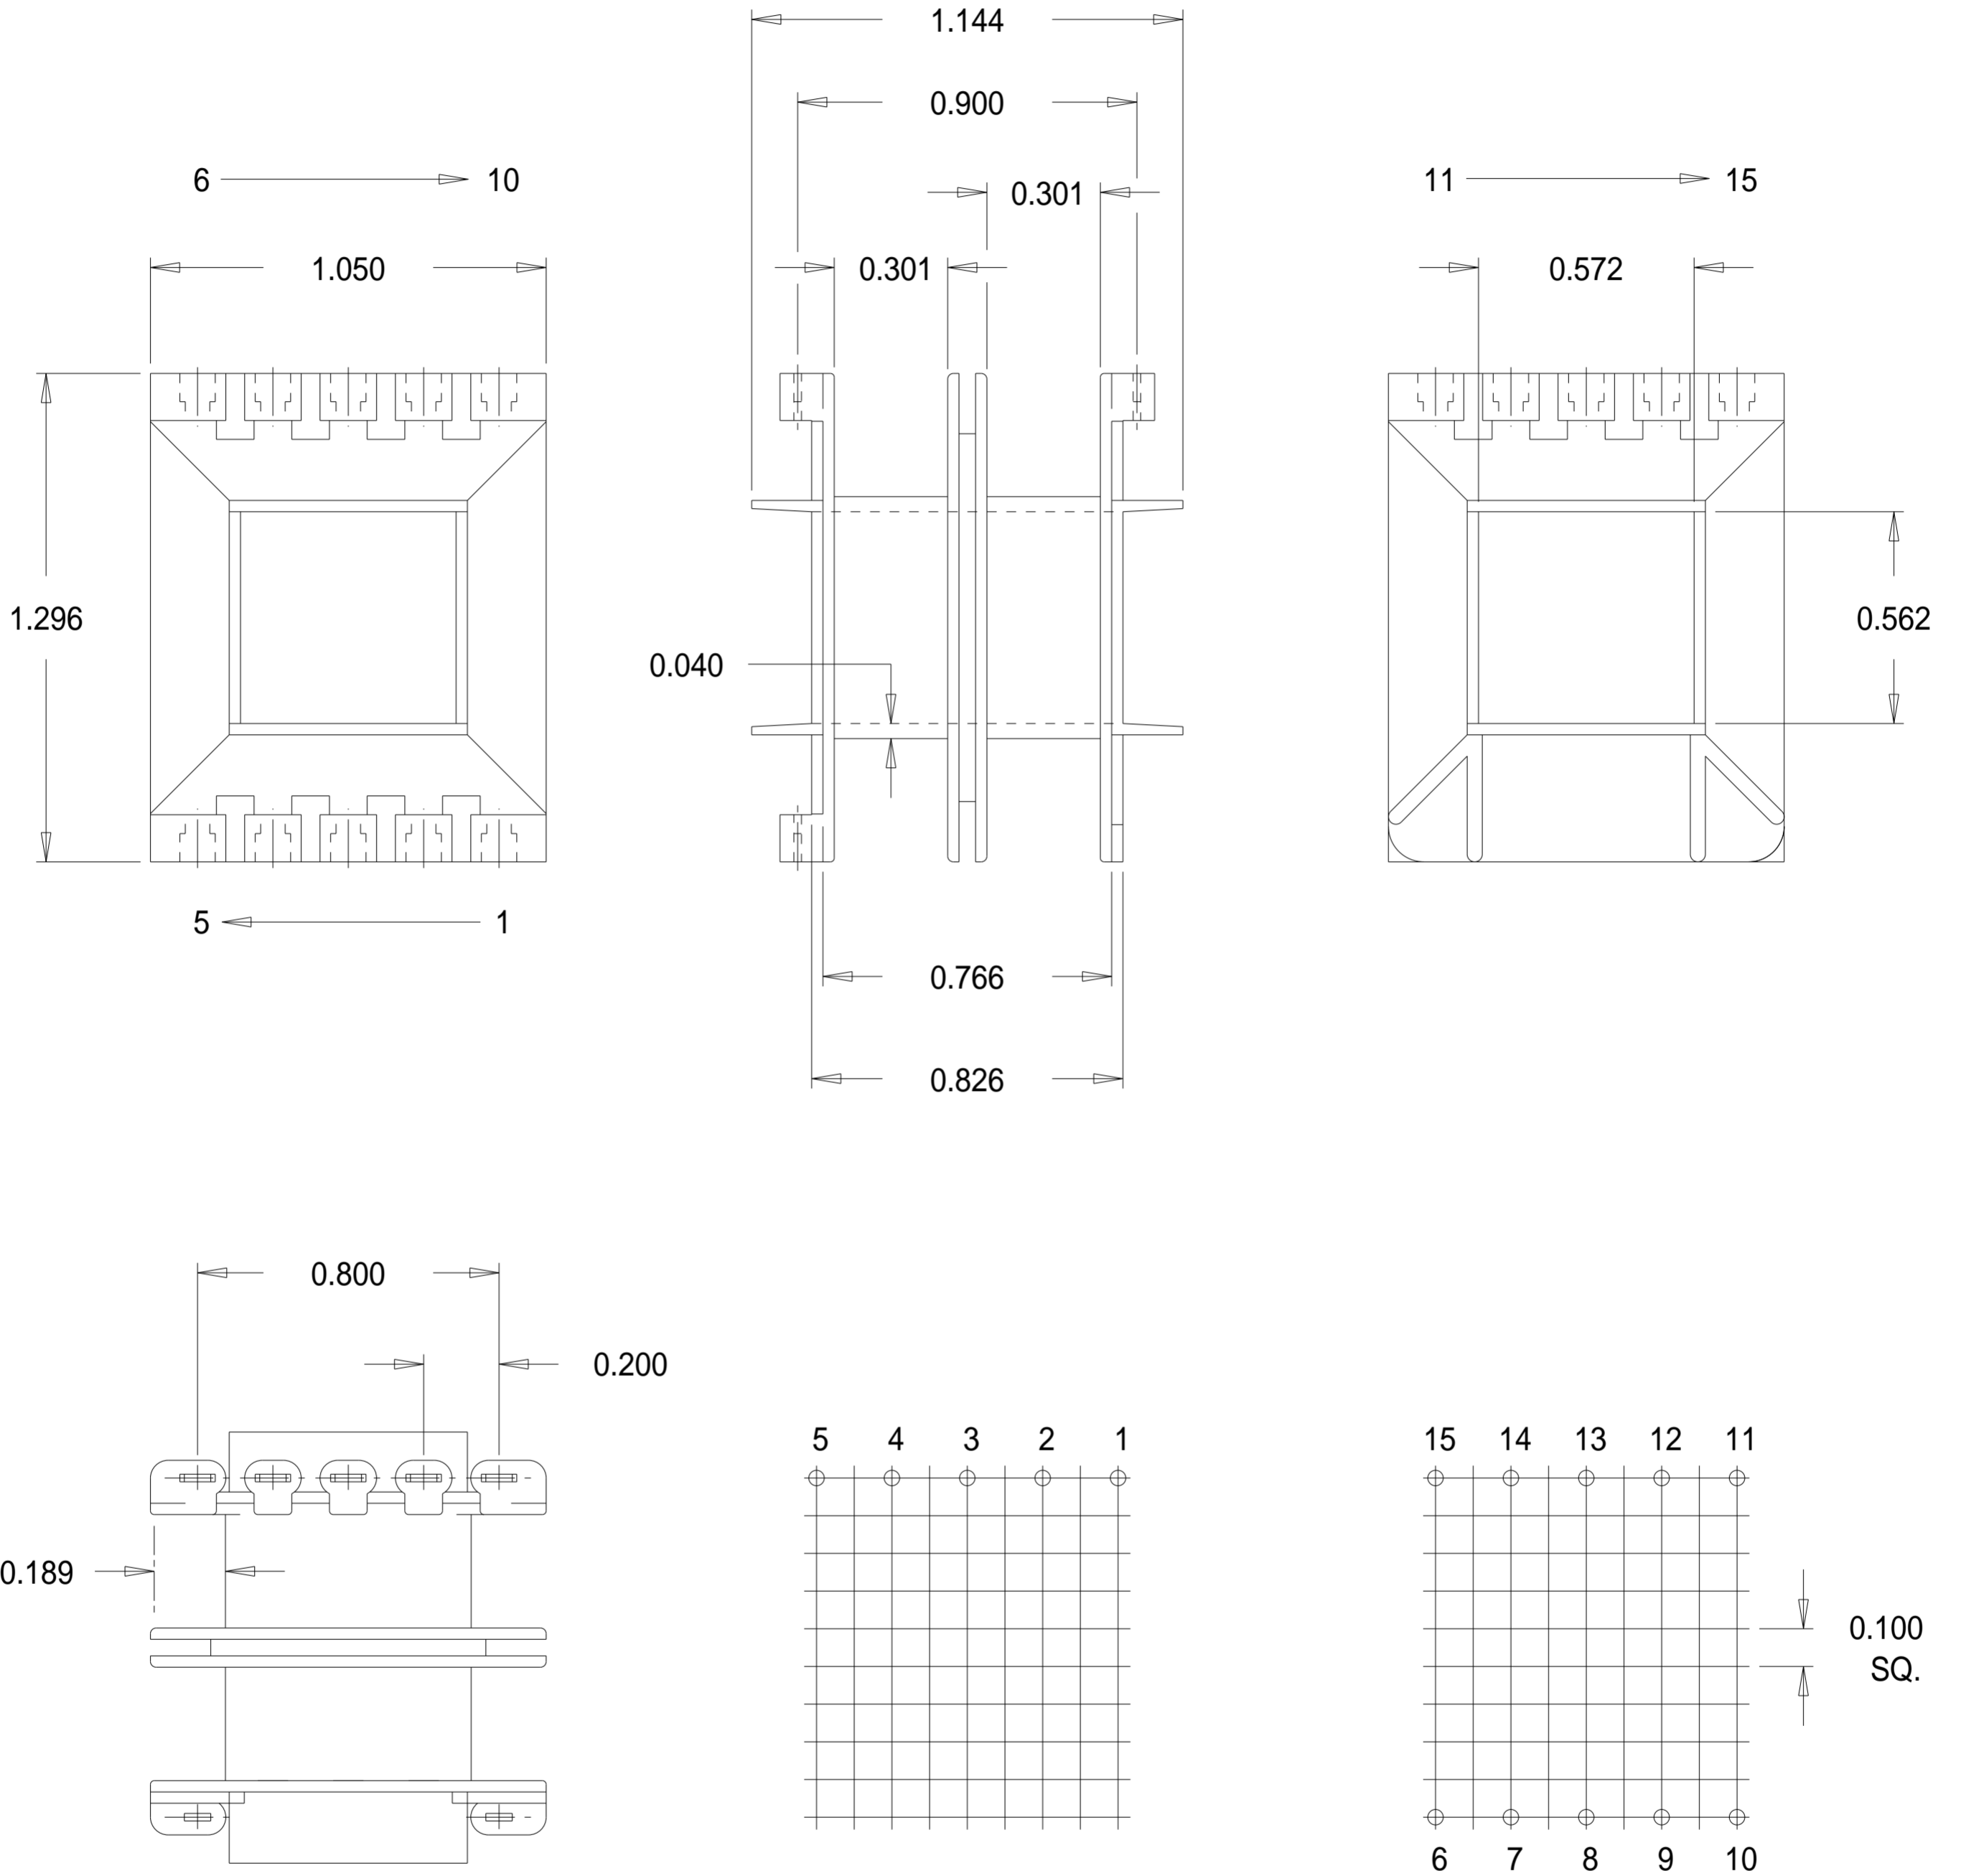

Part No. S00400
 18 x 9/16" Shrouded Double Section
 'S' Range Bobbin

Dimensions in inches.